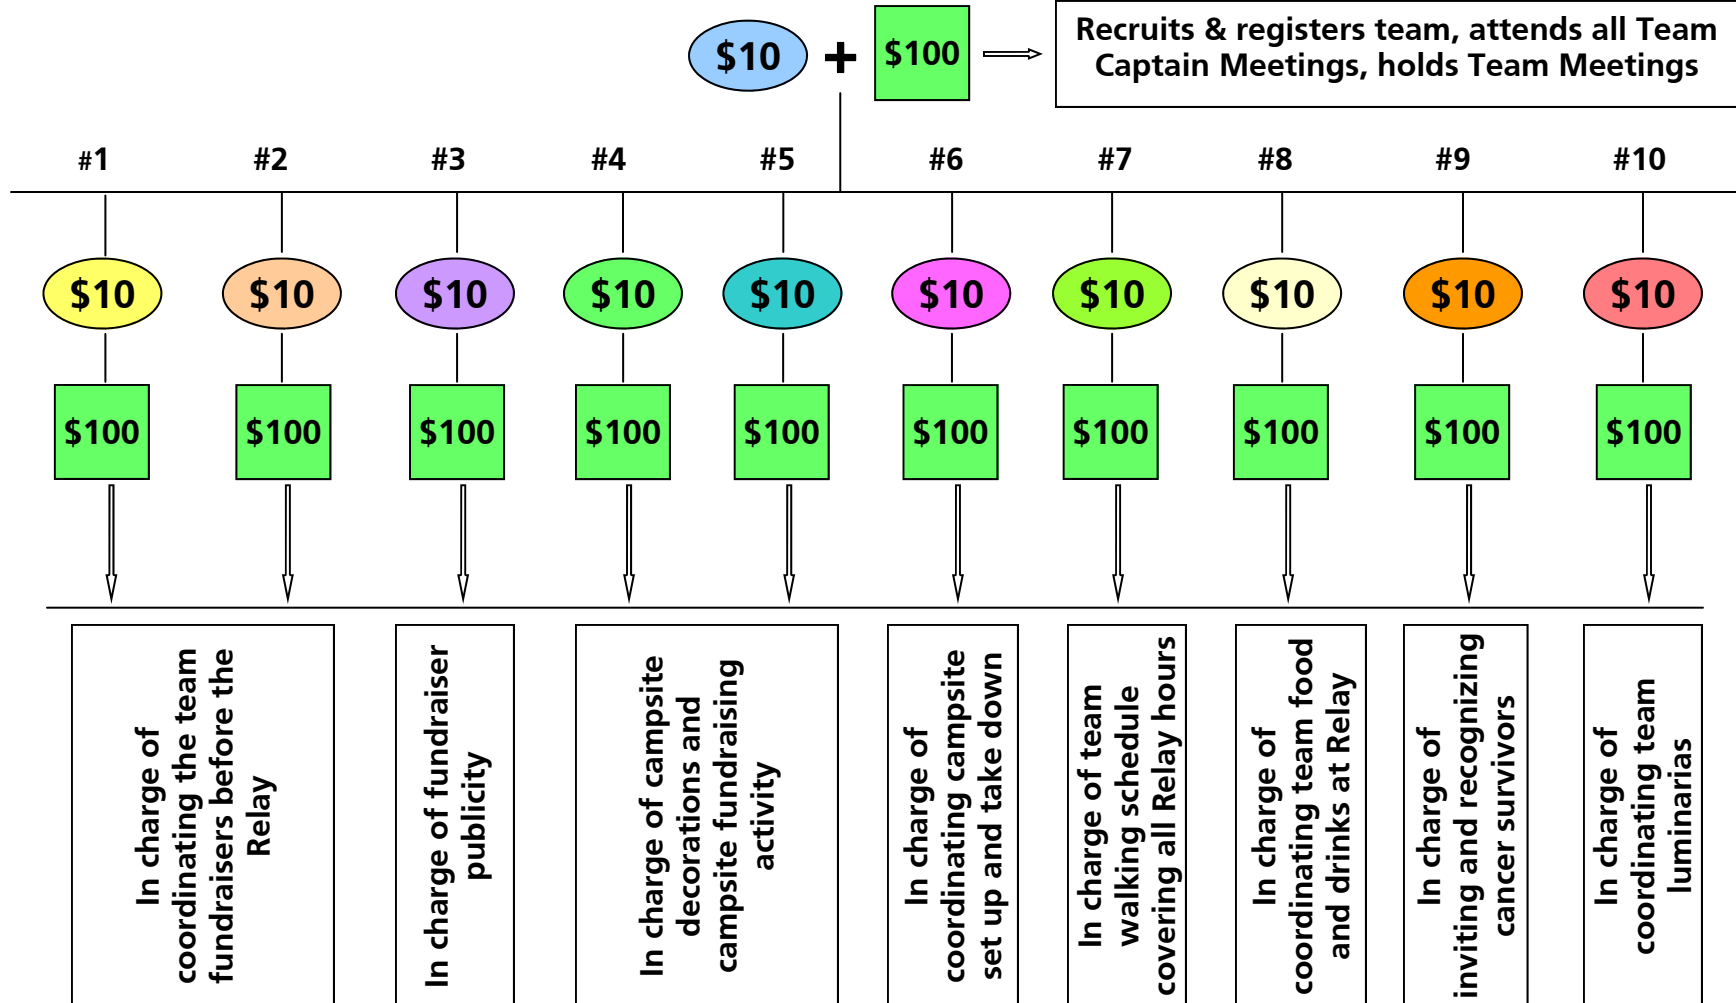

# Team Captain Delegation Made Easy

- Each Team Member contributes \$10 each to go towards team registration
- Each Team Member raises at least \$100 from friends, family and or self
- Each team member is in charge of the assigned task

NOTE: After all members have turned in their \$10 for registration and \$100 for individual fundraising, the Team has already raised \$1100+ prior to your team fundraisers. The funds really add up to fight back against cancer!

When Team Captains delegate it spreads out the work for all team members . That is why you are a TEAM!!!